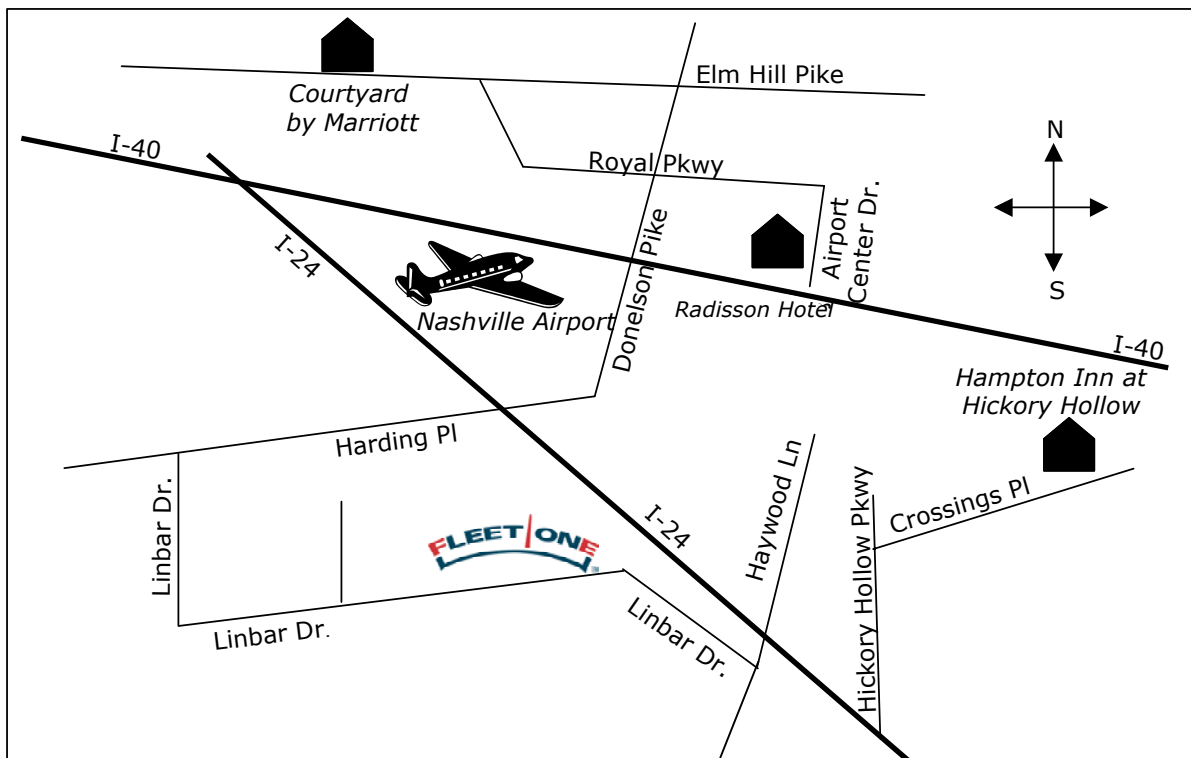

Directions to/from Fleet One, Airport and Hotel

From	To	Directions
		Take Donelson Pike South. Stay in right lane. Donelson Pike merges right onto Harding Pl. You will go over the I-24 overpass. Turn left onto Linbar Dr. Drive approximately 1 mile and Fleet One will be on the left - 5042 Linbar Drive, Nashville, TN 37211, 615-315-4000.
	 Courtyard by Marriott	Take Donelson Pike North. Turn left on Elm Hill Pike. Courtyard by Marriott will be on the right. 2508 Elm Hill Pike, Nashville, TN 37214, 615-883-9500.
	 Hampton Inn at Hickory Hollow	Take Donelson Pike North to I-40W. Take I-40W to I-24E towards Chattanooga. From I-24E, take the Hickory Hollow Pkwy Exit. Turn right onto Crossings Pl. 210 Crossings Pl, Antioch, TN 37013, 615-731-9911.
	 Radisson Hotel	Take Donelson Pike North. Turn right onto Royal Parkway. Turn right onto Airport Center Drive. 1112 Airport Center Dr., Nashville, TN 37214, 615-889-9090.
	 Hampton Inn at Hickory Hollow	<u>Option 1</u> Turn left onto Linbar Drive. Turn left onto Haywood Lane. Take I-24E towards Chattanooga. Take the Hickory Hollow Pkwy Exit. Turn right onto Crossings Pl. 210 Crossings Pl, Antioch, TN 37013, 615-731-9911. <u>Option 2</u> Turn right onto Linbar Drive. Turn right onto Harding Pl. Take I-24E towards Chattanooga. Take the Hickory Hollow Pkwy Exit. Turn right onto Crossings Pl. 210 Crossings Pl, Antioch, TN 37013, 615-731-9911.
	 Radisson Hotel	Turn right onto Linbar Drive. Turn right onto Harding Pl. Take I-24W. Then take I-40E. Exit onto Donelson Pike North. Turn right onto Royal Pkwy. Turn right onto Airport Center Dr. 1112 Airport Center Dr., Nashville, TN 37214, 615-889-3944.

Map is not drawn to scale.